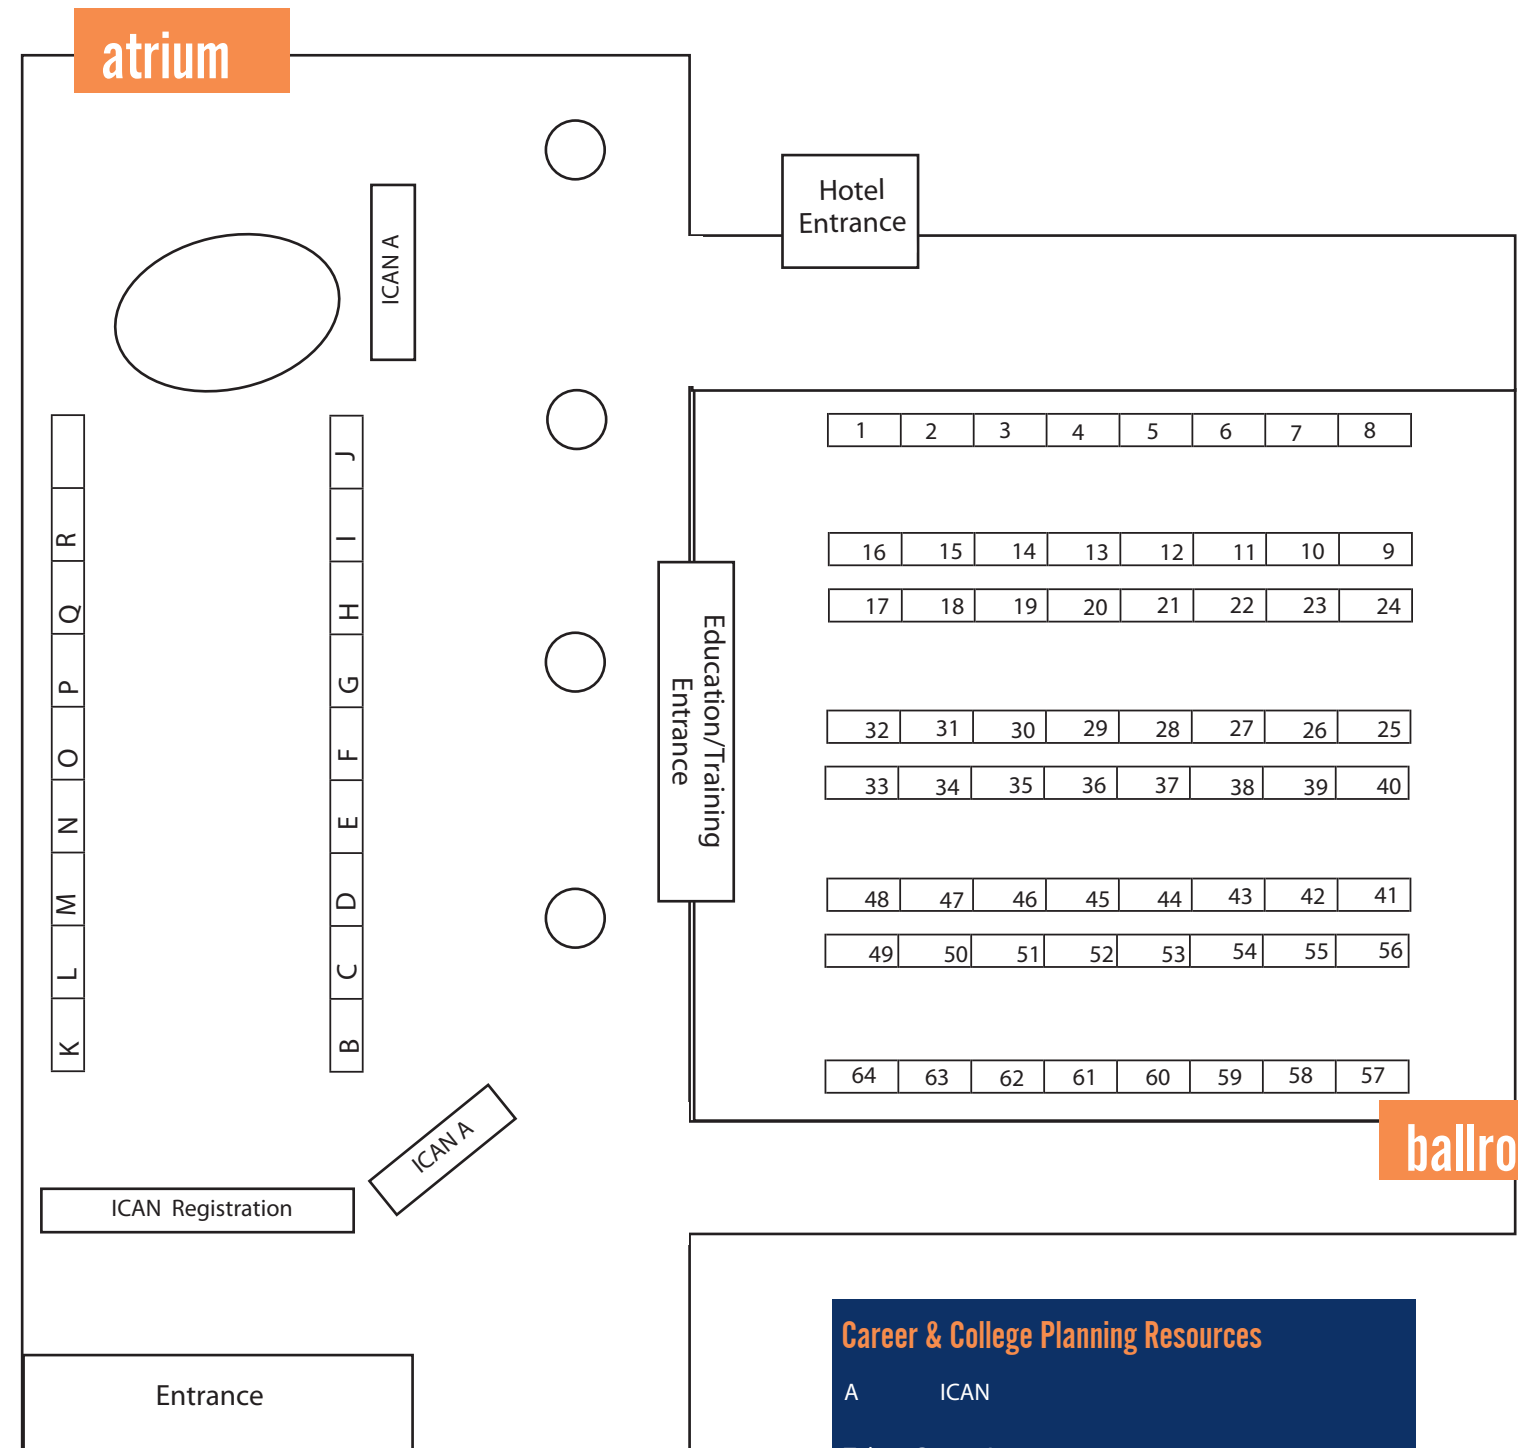

Career Exploration Exhibitors (atrium)

Student Services

Table	Organization	Location
B	ISL Education Lending	West Des Moines
C	iSAVE 529	Des Moines

Business & Industry

Table	Organization	Location	Cluster
D	CRANDI	Fairfax	Supply Chain & Transportation
E	Four Oaks Family & Children's Services	Cedar Rapids	Health & Human Services
F	Global Life Family Heritage	Cedar Rapids	Management & Entrepreneurship; Marketing & Sales
G	Hygienist Inspired	Cedar Rapids	Health & Human Services
H	Iowa School Counselor Association	West Des Moines	Education; Health & Human Services
J	Mediacom	Des Moines	Information Solutions; Digital Technology; Marketing & Sales
K	RIVA AmeriCorps	Des Moines	Public Service & Safety
L	The Arc	Cedar Rapids	Health & Human Services

Future Ready Career & College Fair Map

Education/Training Exhibitors (ballroom)

Apprenticeships

1	Iowa Laborers Local 43	Cedar Rapids, IA	32	Iowa State University	Ames, IA
2	Ottumwa Job Corps	Ottumwa, IA	33	Iowa Western Community College	Council Bluffs, IA
3	Sacred Heart BLS	Des Moines, IA	34	Kirkwood Community College	Cedar Rapids, IA
4	SheetMetal Workers Local 263	Cedar Rapids, IA	35	La James International	Fort Dodge, IA
5	Stone Healthcare Academy	Ankeny, IA	36	Loras College	Dubuque, IA
6	Tarkio Technology Institute	Tarkio, MO	37	Luther College	Decorah, IA